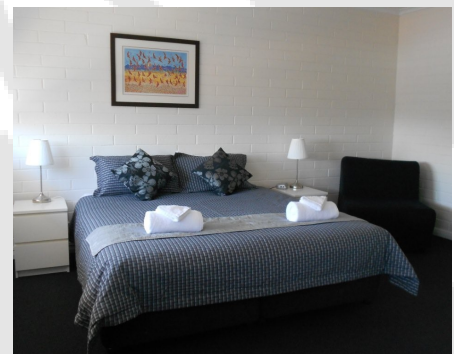

Free Wifi

Railway Station

- 1 bedroom apartment
- 2 single beds in bedroom and 2 single beds in main living area and 1 chair bed
- Single beds can be converted into king beds upon request
- Apartments include stove, microwave, fridge, air conditioner and TV