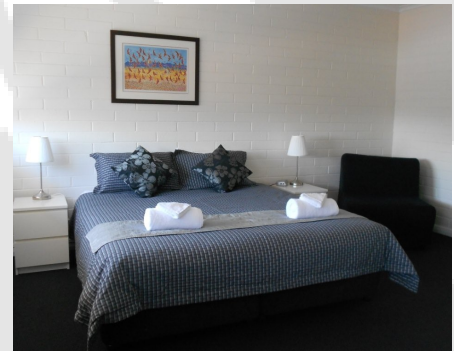

Free Wifi

Railway Station

- 2 single beds in bedroom and 2 single beds in main living area and 1 chair bed
- Single beds can be converted into king beds upon request
- Apartments include microwave, fridge, air conditioner and TV

Daily Rate

Per Apartment
Extra people

Per Night

\$127.00 up to 2 people
\$22.50 per person

Prices include linen

Children <5 years FREE

Prices correct as of January 2022

Nunyarra Conference Centre