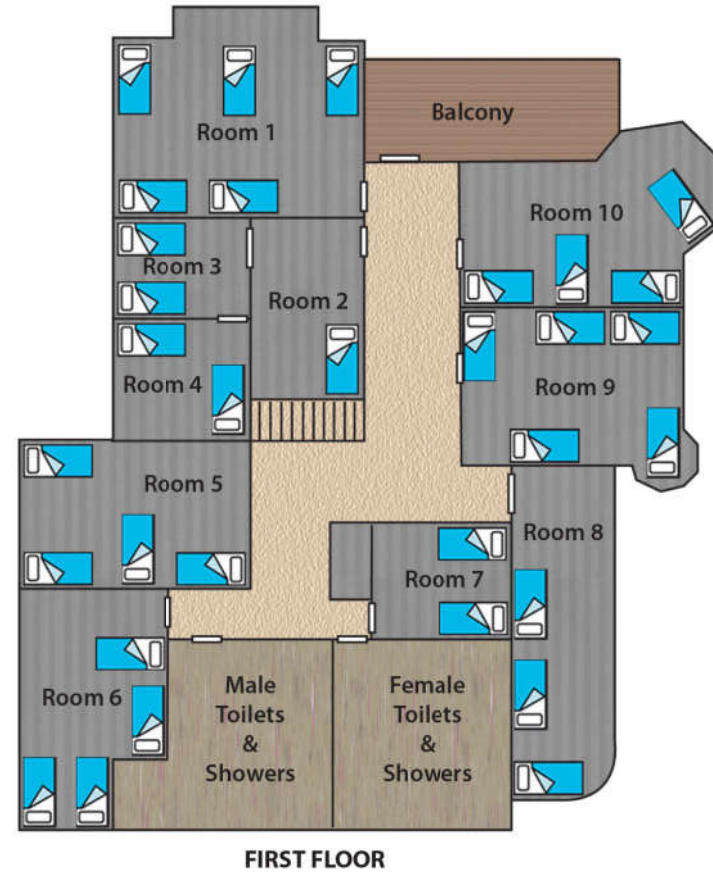

Adare House Accommodation Plan

Legend

Accommodation Total = 80

Adare
Uniting Venues SA

18 - 38 Wattle Drive
Victor Harbor SA 5211
P: 08 8552 1657
F: 08 8278 4117
E: adare@uvsa.org.au
W: uvsa.org.au/adare