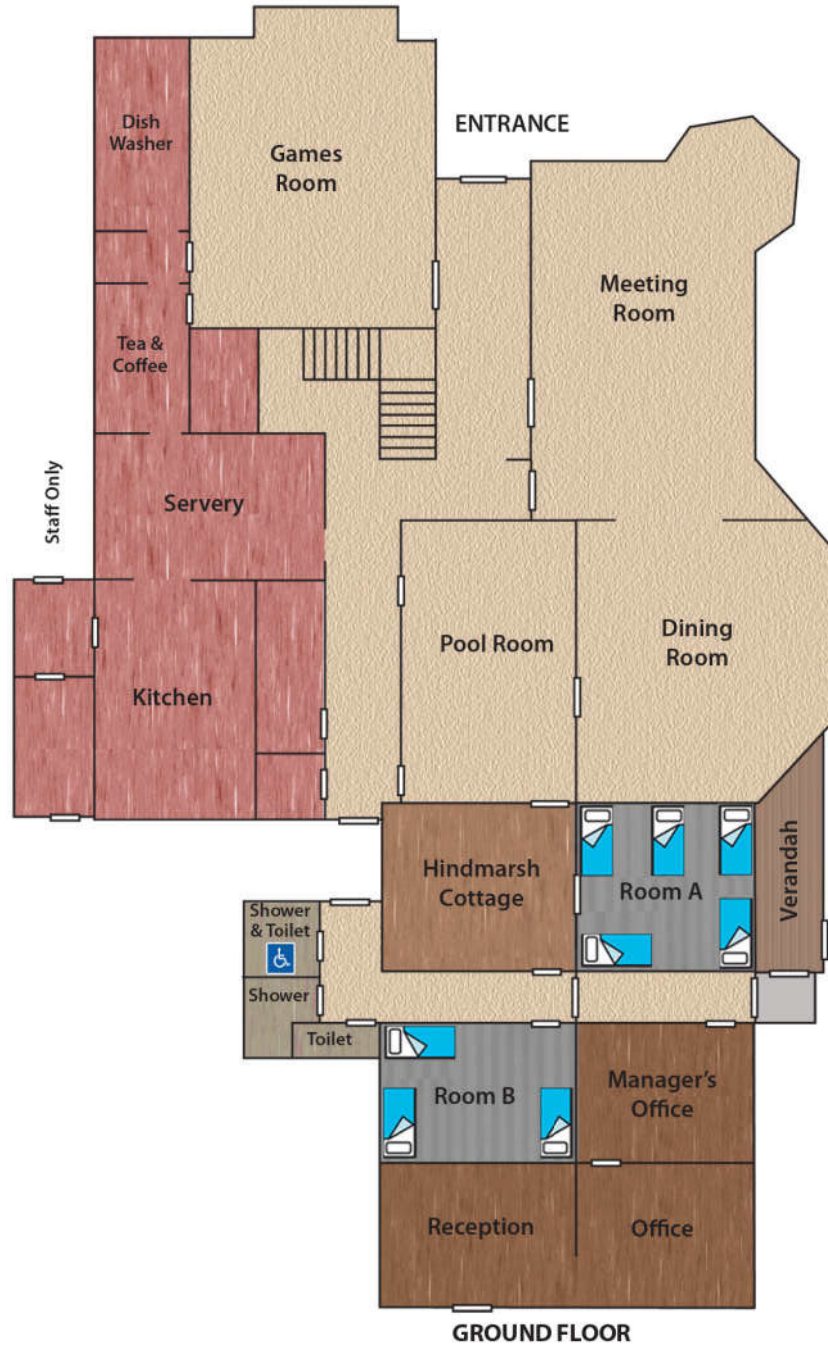

Adare House Accommodation Plan

Legend

Accommodation Total = 80

Adare
Uniting Venues SA

18 - 38 Wattle Drive
Victor Harbor SA 5211
P: 08 8552 1657
F: 08 8278 4117
E: adare@uvsa.org.au
W: uvsa.org.au/adare