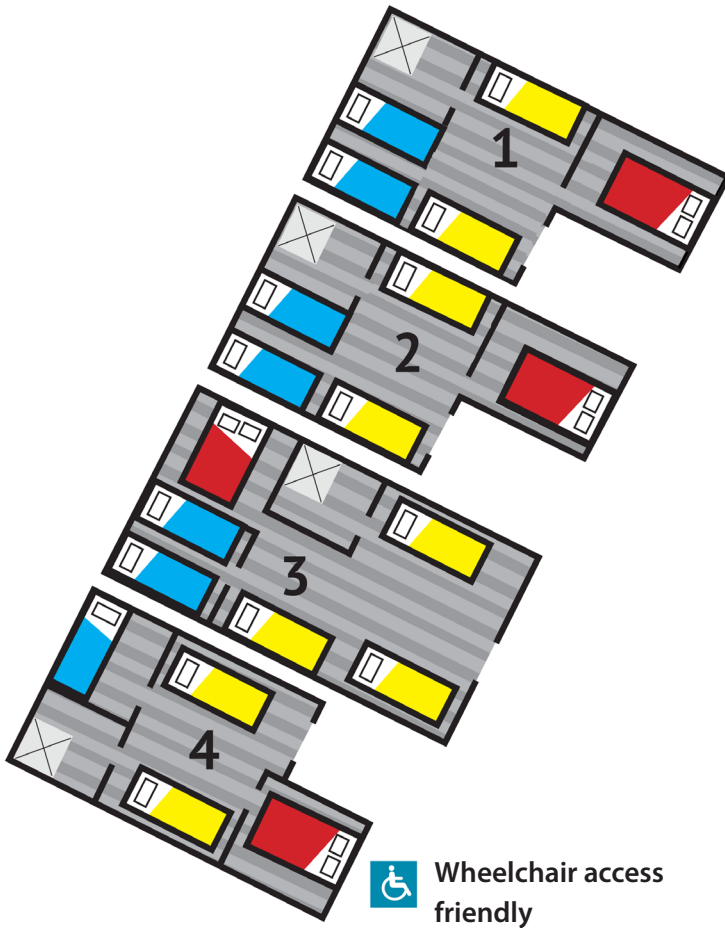

CUDMORE ACCOMMODATION PLAN

Adare
Uniting Venues SA

20 Wattle Drive
Victor Harbor SA 5211
P: 08 8552 1657
F: 08 8552 9780
E: adare@uvsa.org.au
W: uvsa.org.au/adare

Legend

Accommodation Total = 31