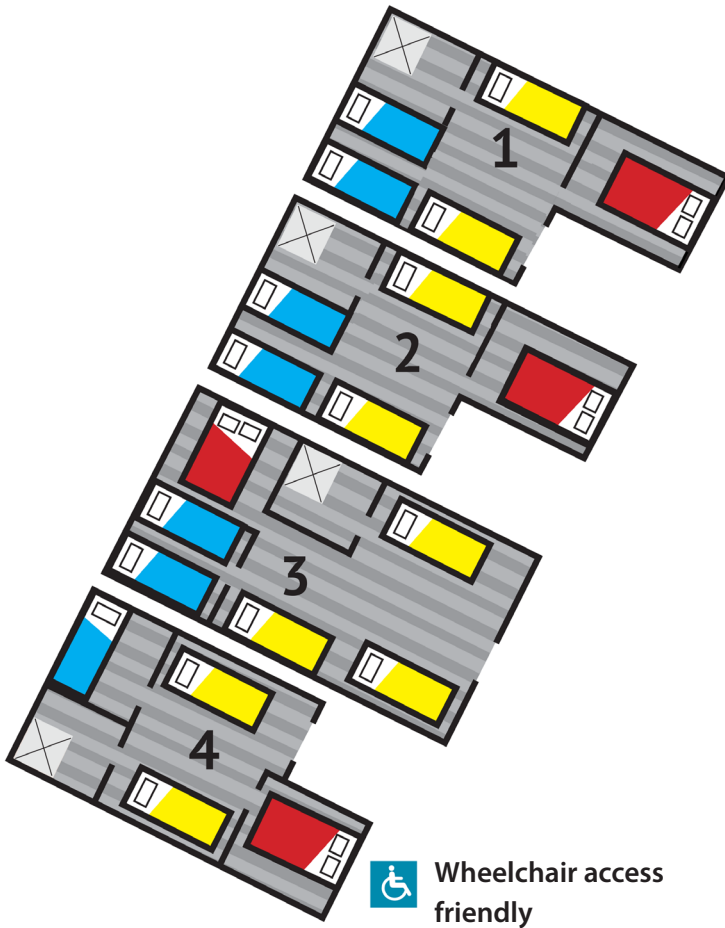

CUDMORE ACCOMMODATION PLAN

Adare
Uniting Venues SA

20 Wattle Drive
Victor Harbor SA 5211
P: 08 8552 1657
F: 08 8552 9780
e: adare@unitingvenueusa.org.au
w: unitingvenueusa.org.au/adare

Legend

Accommodation Total = 31