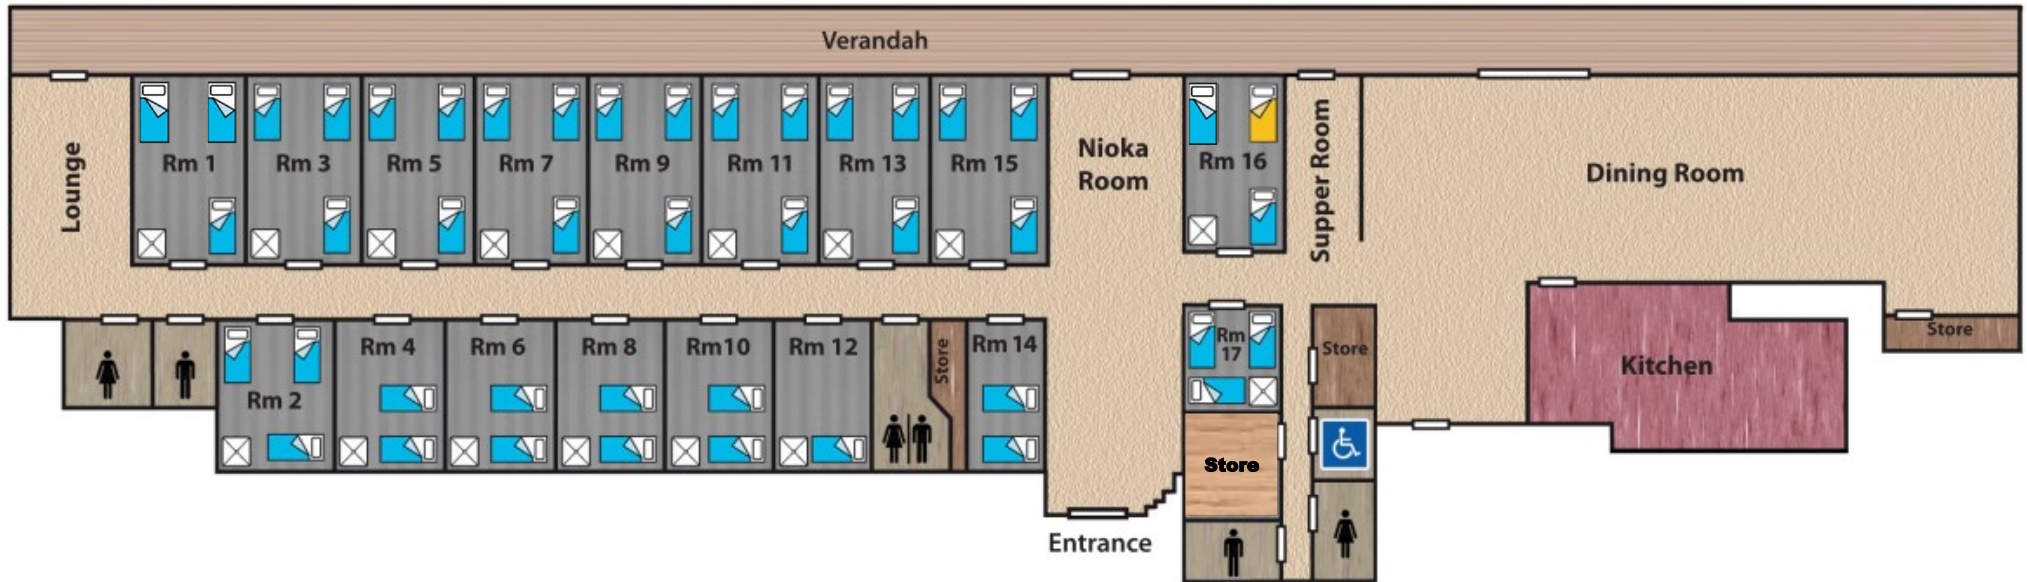

Nunyara Main Building

Accommodation Plan

Legend	
RM1	Room number
	Single Bed
	Bunk Bed
	Shower
	Disability Access
	Female Toilet
	Male Toilet

Accommodation Total = 87
 44 Lower Level Beds

Uniting Venues SA | **Nunyara**